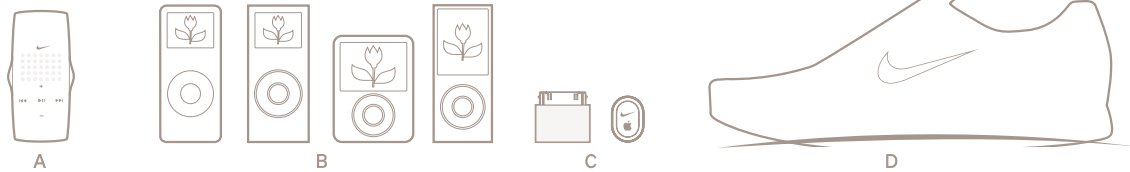

Nike + iPod WatchRemote

ONLINE MANUAL | English

Nike + iPod WatchRemote is a watch and a remote for the Nike + iPod experience. Hear instant voice feedback of your time, distance, calories and pace when you add the Nike + iPod Sport Kit and Nike+ ready shoes. At any time during a workout, press a button for your PowerSong – the song you love to hear when you need a boost.

- A Nike + iPod WatchRemote (Included)
- B iPod nano

- C Nike + iPod Sport Kit
  - Nike + iPod receiver
  - Nike + iPod sensor
- D Nike+ ready shoes

LINKING

Linking the Nike + iPod WatchRemote to your iPod nano.

1. Connect the Nike + iPod receiver to the iPod nano.
2. Select the following through the iPod menu Nike + iPod > Settings
3. Push the play/pause button on WatchRemote.
4. Select Remote > Link on the iPod Menu and follow the on-screen instructions.